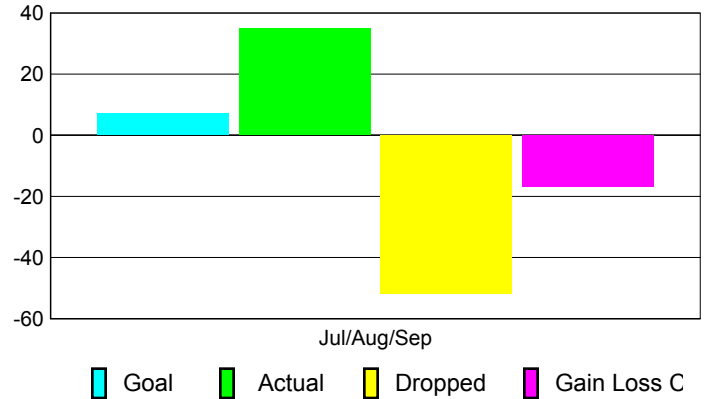

Membership Results 2010-2011

Goal, New, Dropped, Gain/Loss