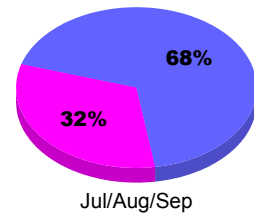

Membership Results
2010-2011

Membership
2009-2010

Month	Net Memb Goal	Actual New Memb	Actual Dropped Memb	Gain/Loss of Memb	Gain/Loss of Memb
Jul/Aug/Sep	7	35	-52	-17	-10
Totals	7	35	-52	-17	-10

Membership Results 2010-2011

Goal, New, Dropped, Gain/Loss

Comparison of Membership Gain/Loss

Current Year Compared to the Previous Year

Gender Comparison 2010-2011

■ Male ■ Female